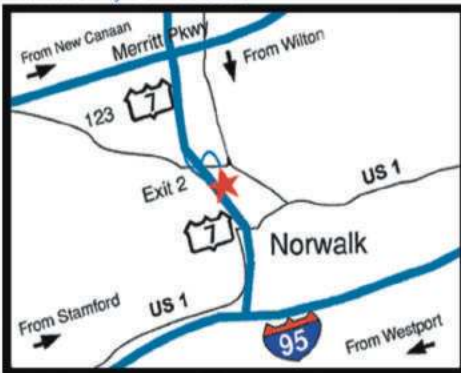

## NORWALK SELF STORAGE

25 New Canaan Avenue.

Norwalk, CT. 06851

***Directly Off Route 7 at Exit 2***

***I-95 (Exit 15) and 3 minutes from  
Merritt Pkwy. (Northbound Exit 39A  
Southbound Exit 40A)***

**What your neighbors are  
saying about  
Norwalk Self Storage.**

*"It's only 3 minutes from my office at  
Merritt 71. Right off the Super 7 connector.  
It couldn't be more convenient. "*

*J.D., Norwalk*

*"I go to Stew Leonard's every week  
and Norwalk Self Storage is just a little  
farther down the road. "*

*T.J., New Canaan*

*"It's right off I-95. I don't have to deal with  
the local traffic on Connecticut Avenue. "*

*E.B., South Norwalk*

**Come tour our building,  
talk to our staff  
and decide for yourself!**